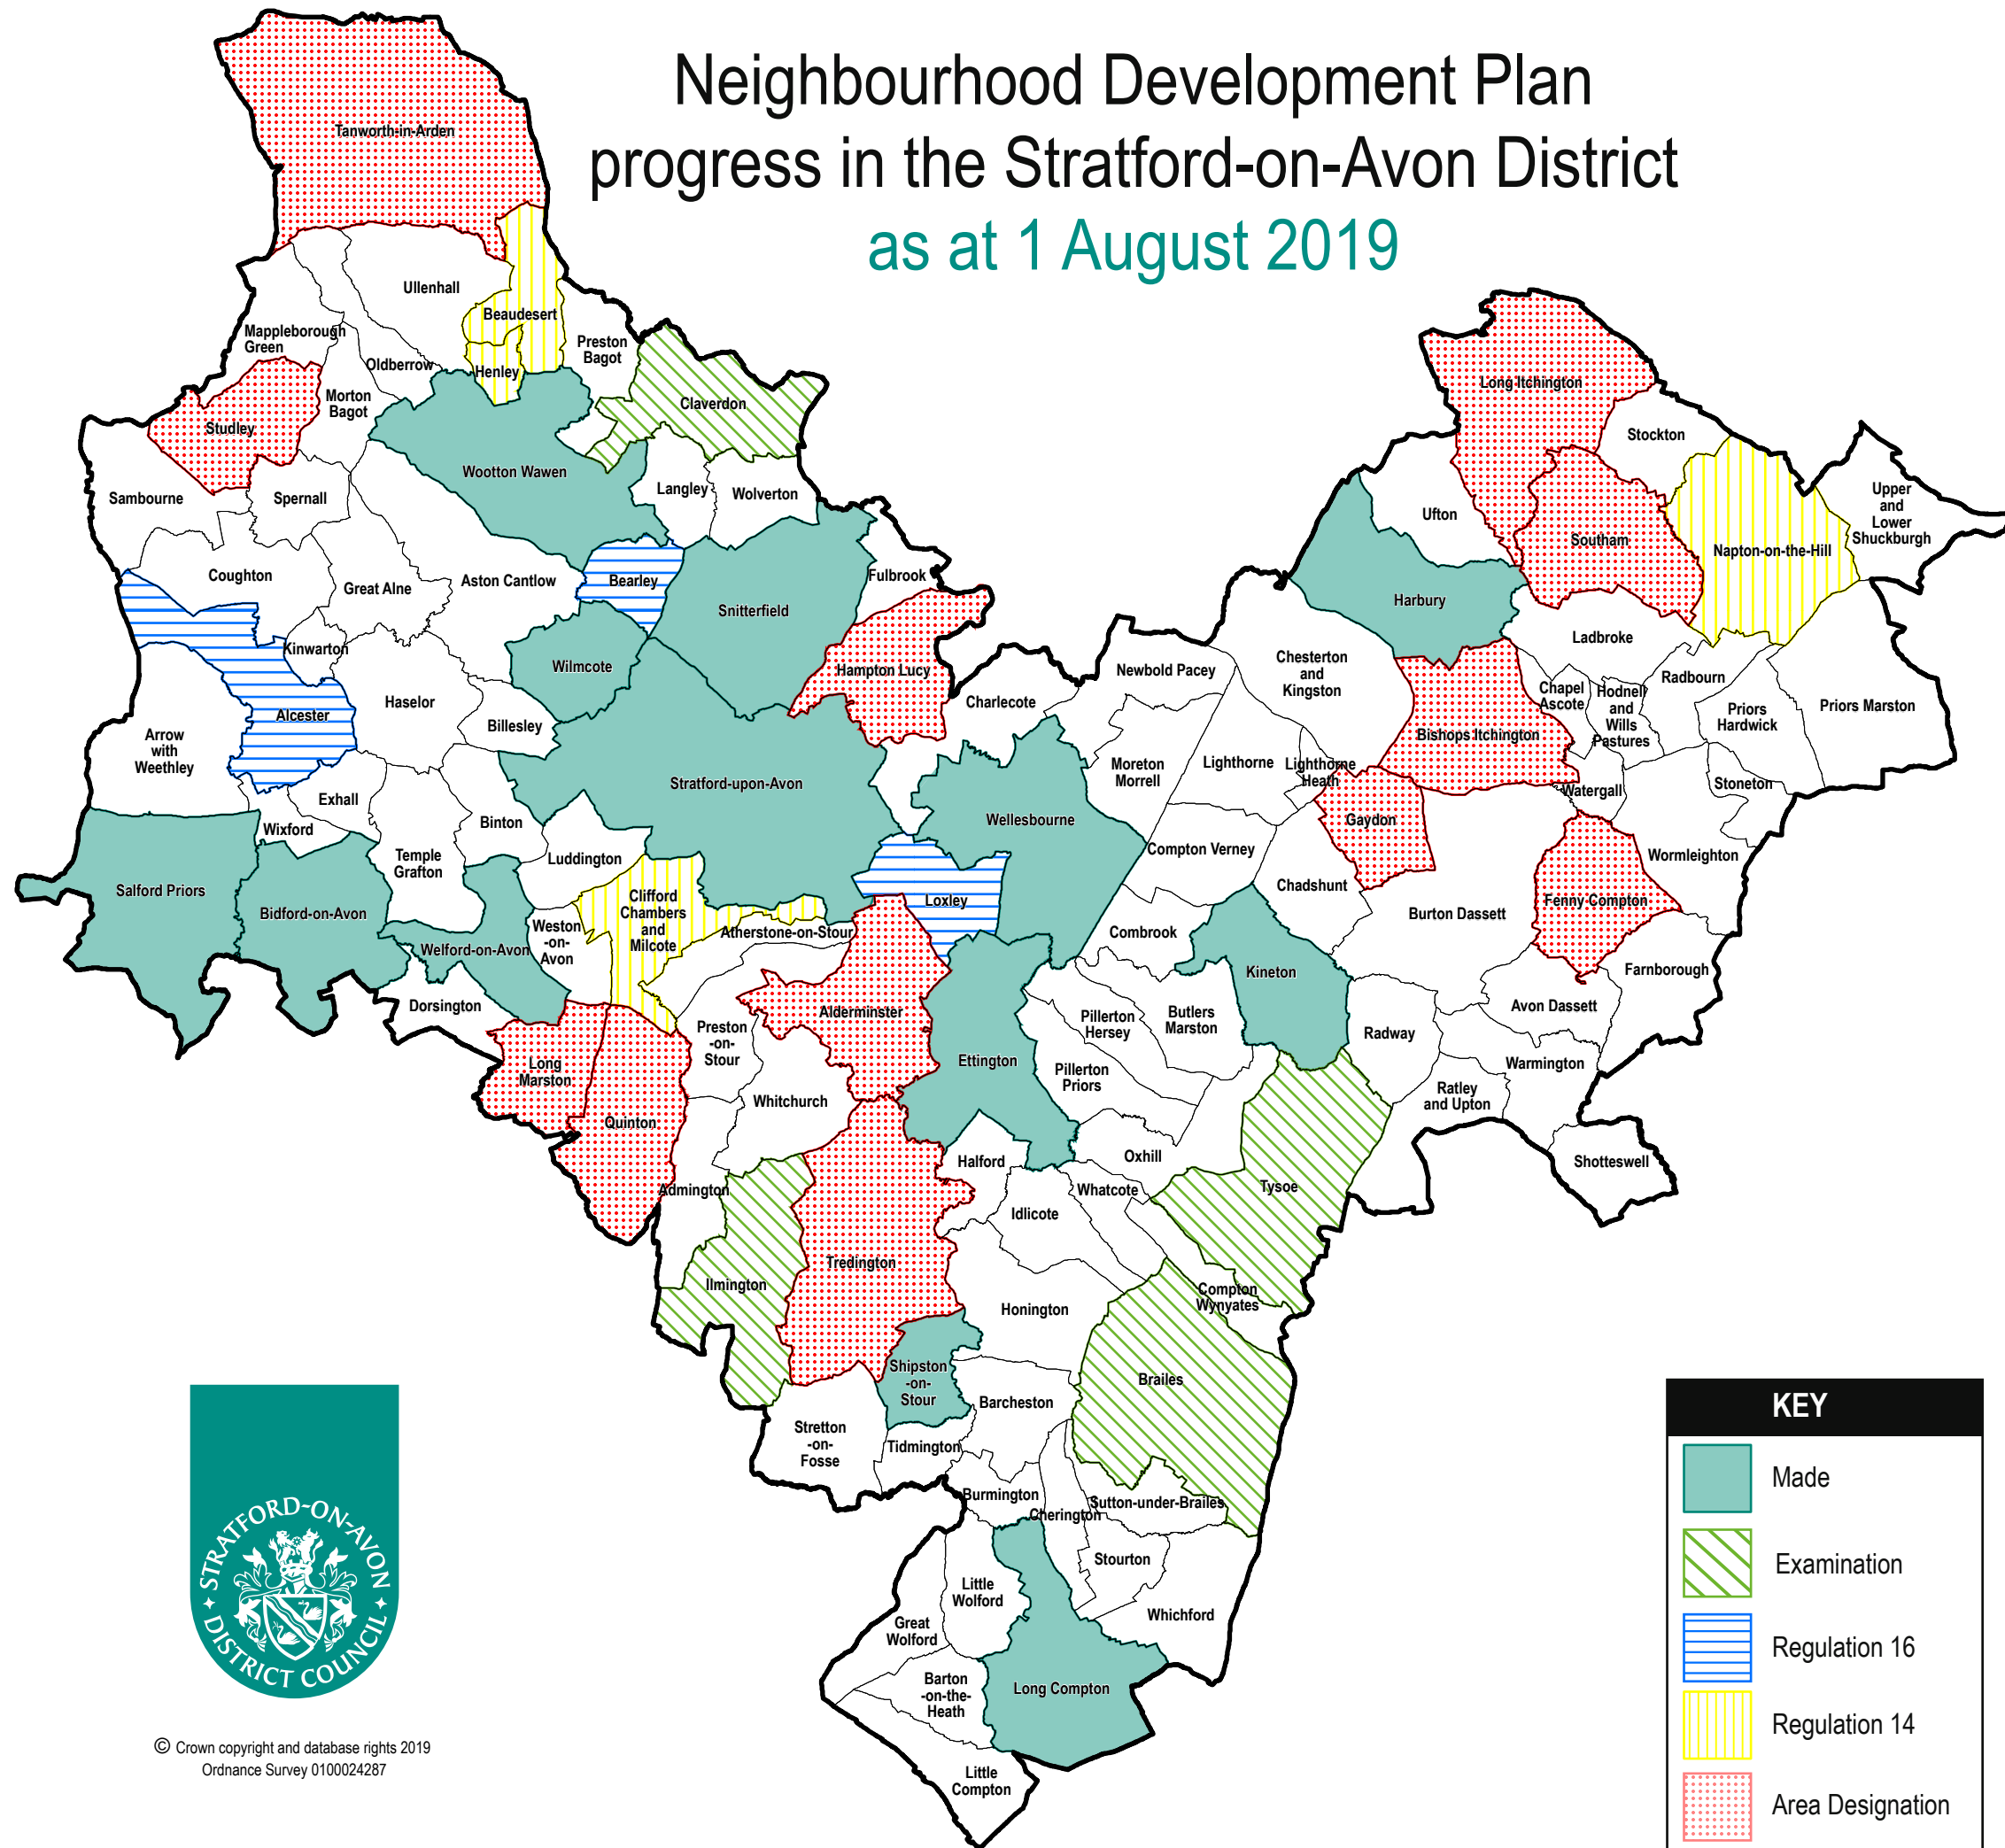

Neighbourhood Development Plan progress in the Stratford-on-Avon District as at 1 August 2019

© Crown copyright and database rights 2019
Ordnance Survey 0100024287

KEY	
	Made
	Examination
	Regulation 16
	Regulation 14
	Area Designation